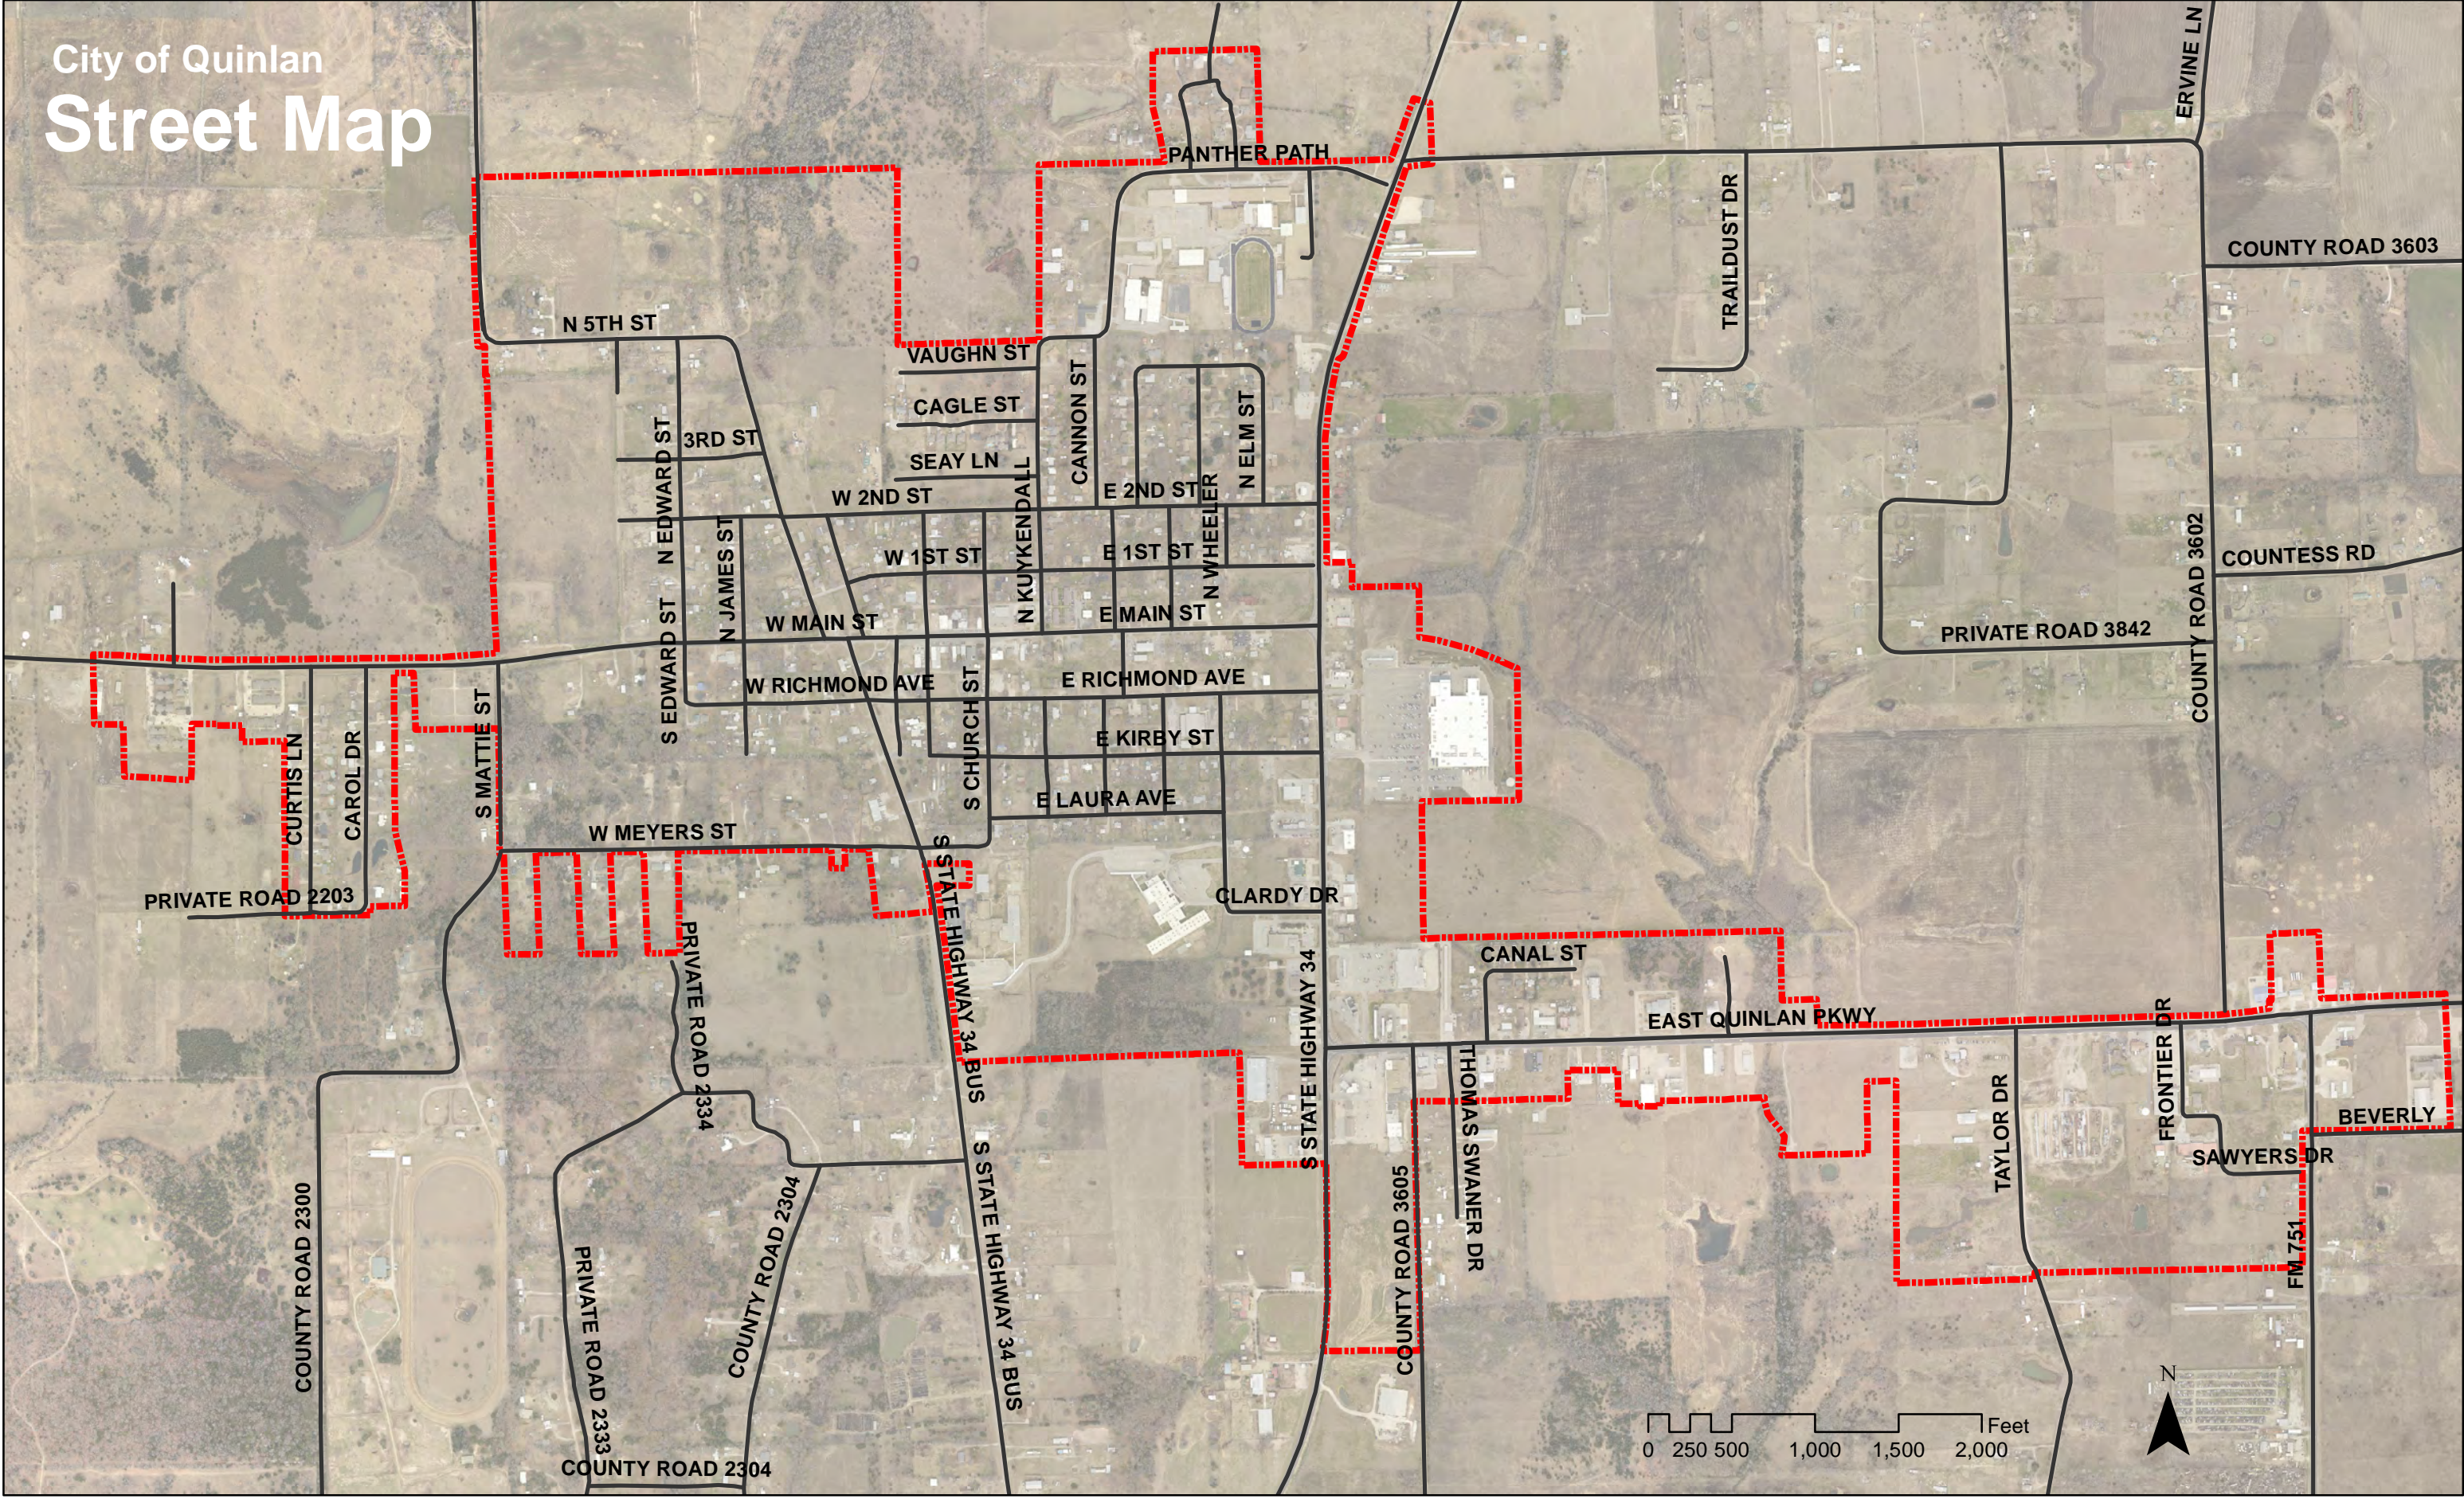

City of Quinlan Street Map

PANTHER PATH

N 5TH ST

VAUGHN ST

CAGLE ST

SEAY LN

W 2ND ST

CANNON ST

E 2ND ST

N ELM ST

3RD ST

N EDWARD ST

N JAMES ST

W 1ST ST

E 1ST ST

N WHEELER

S STATE HIGHWAY 34

COUNTY ROAD 3609

THOMAS SWANER DR

CANAL ST

EAST QUINLAN PKWY

TAYLOR DR

FRONTIER DR

SAWYERS DR

PRIVATE ROAD 2333

COUNTY ROAD 2304

COUNTY ROAD 2304

0 250 500 1,000 1,500 2,000 Feet